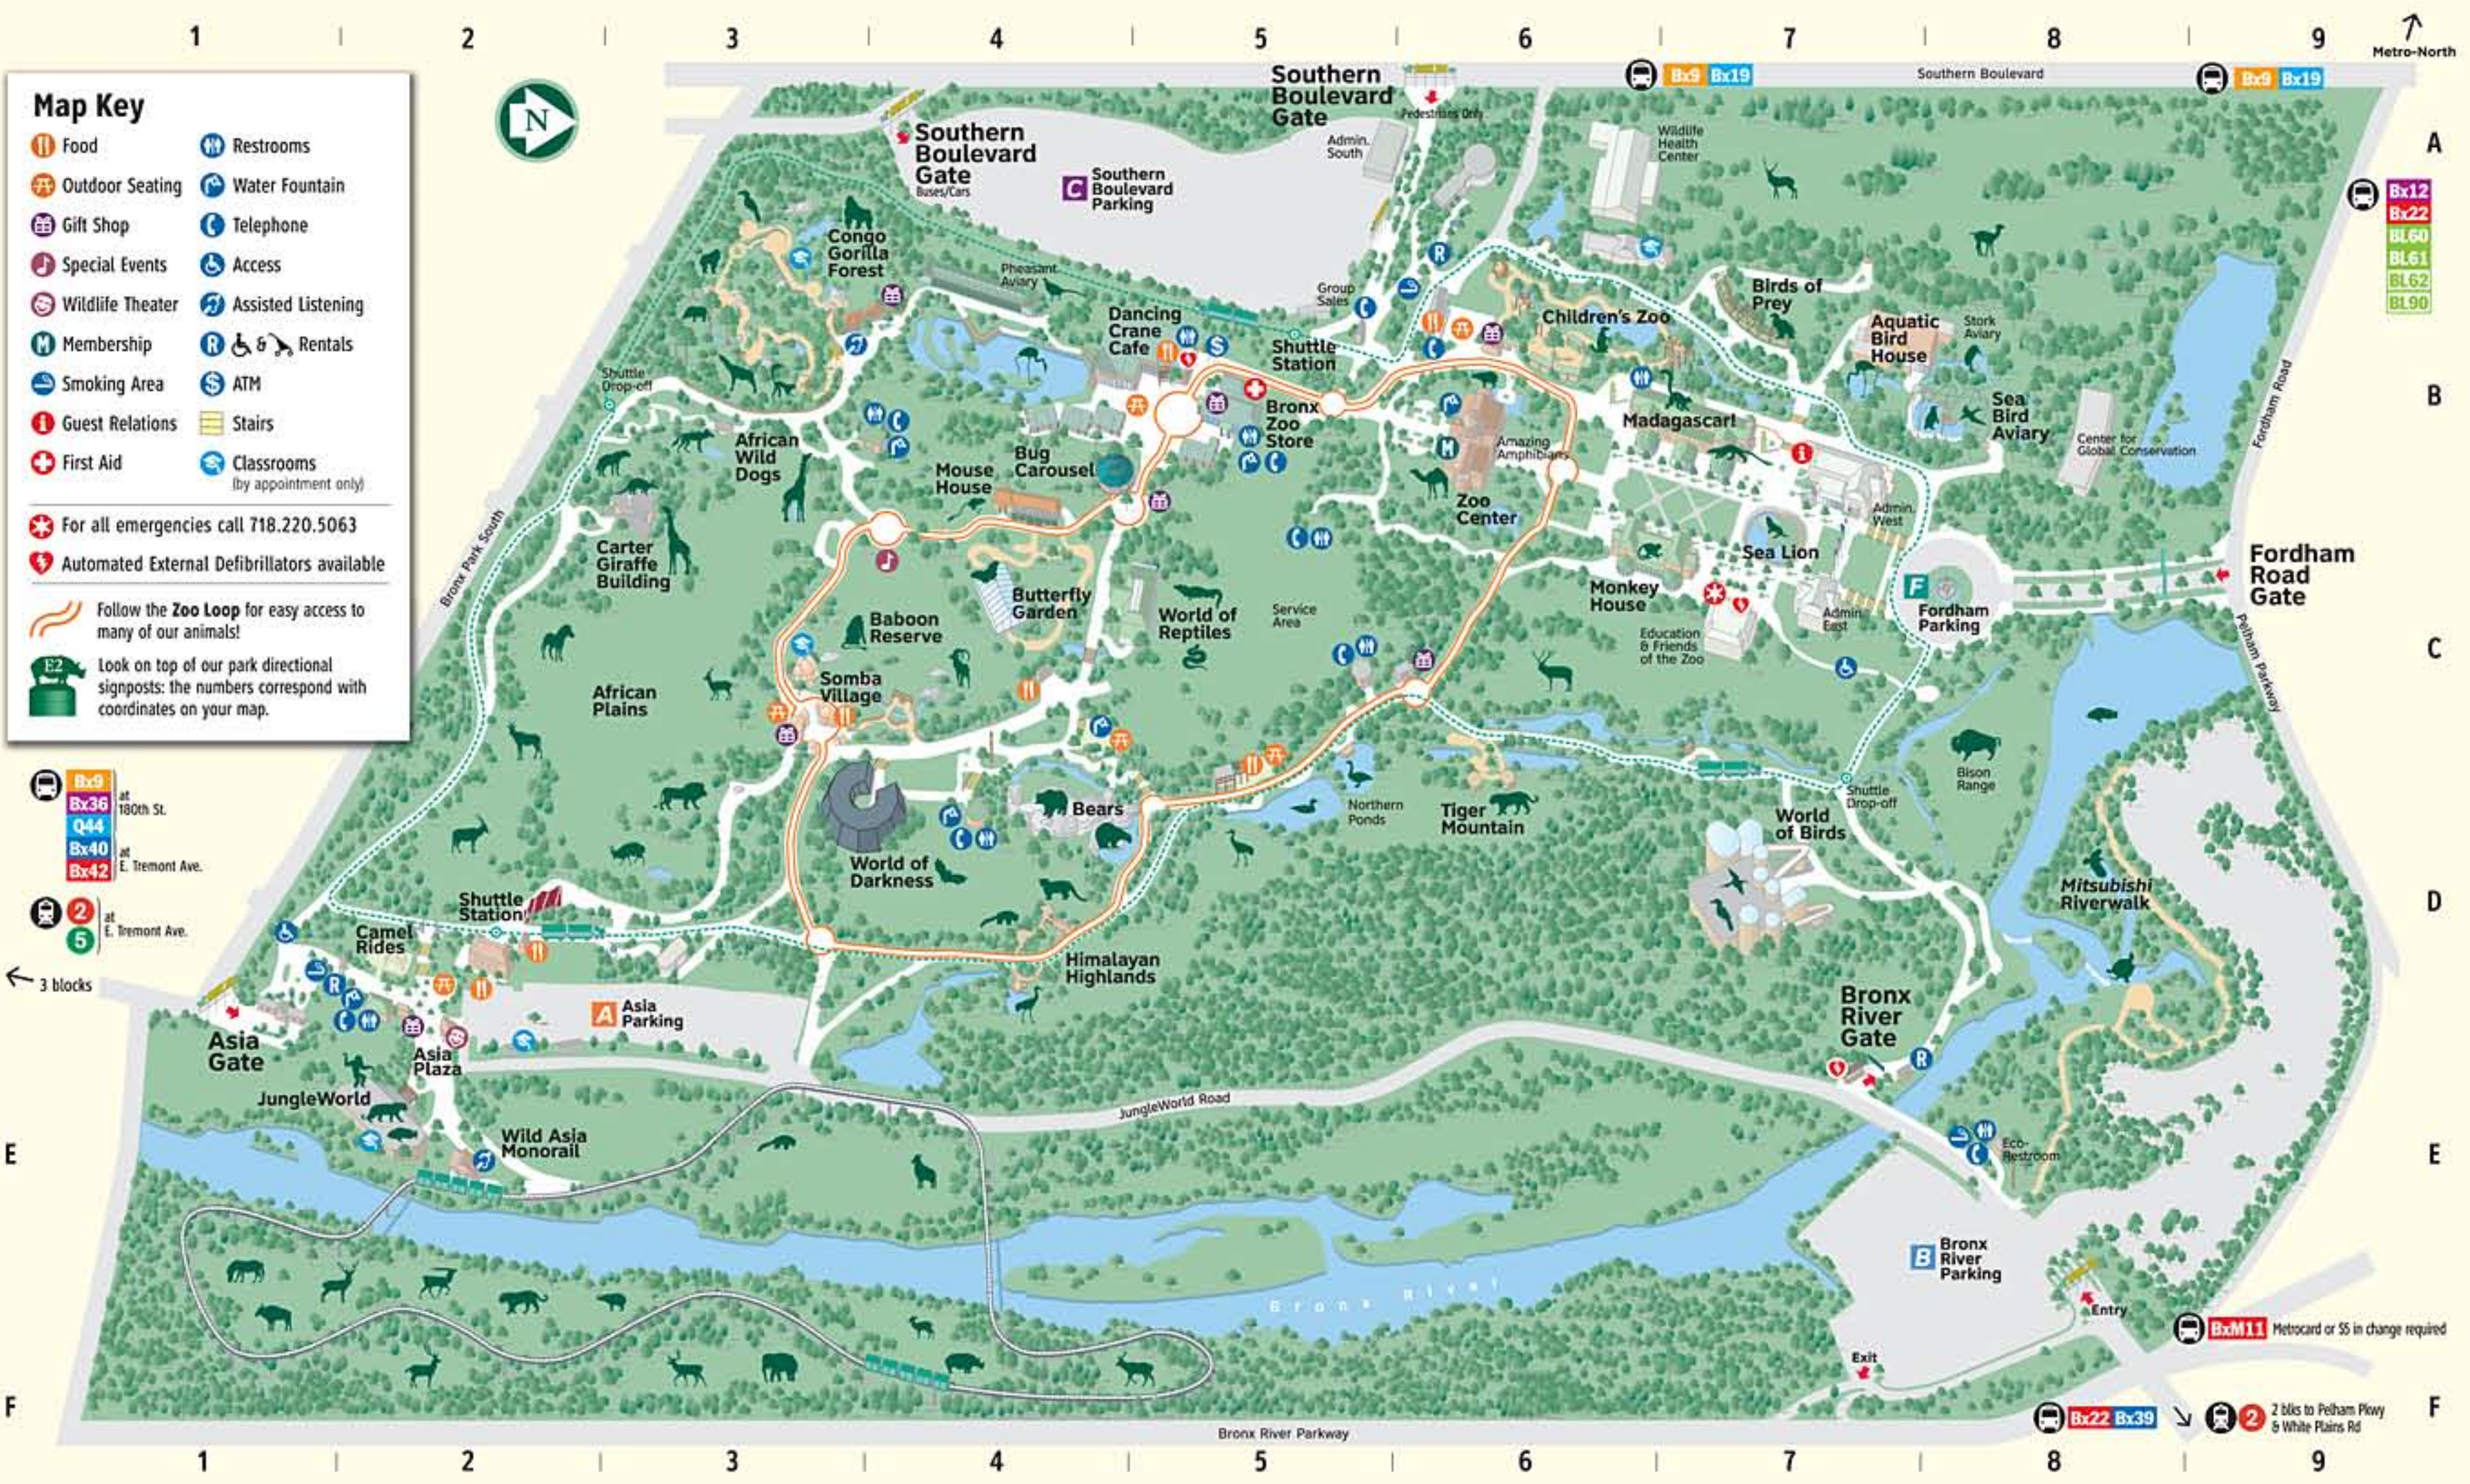

Map Key

Food	Restrooms
Outdoor Seating	Water Fountain
Gift Shop	Telephone
Special Events	Access
Wildlife Theater	Assisted Listening
Membership	Rentals
Smoking Area	ATM
Guest Relations	Stairs
First Aid	Classrooms (by appointment only)

For all emergencies call 718.220.5063

Automated External Defibrillators available

Follow the **Zoo Loop** for easy access to many of our animals!

Look on top of our park directional signposts: the numbers correspond with coordinates on your map.

Bx9 at 180th St.

Bx36 at 180th St.

Q44 at 180th St.

Bx40 at E. Tremont Ave.

Bx42 at E. Tremont Ave.

2 at E. Tremont Ave.

5 at E. Tremont Ave.

← 3 blocks

BxM11 Metrocard or \$5 in change required

Bx22 Bx39

2 2 blks to Pelham Pkwy & White Plains Rd