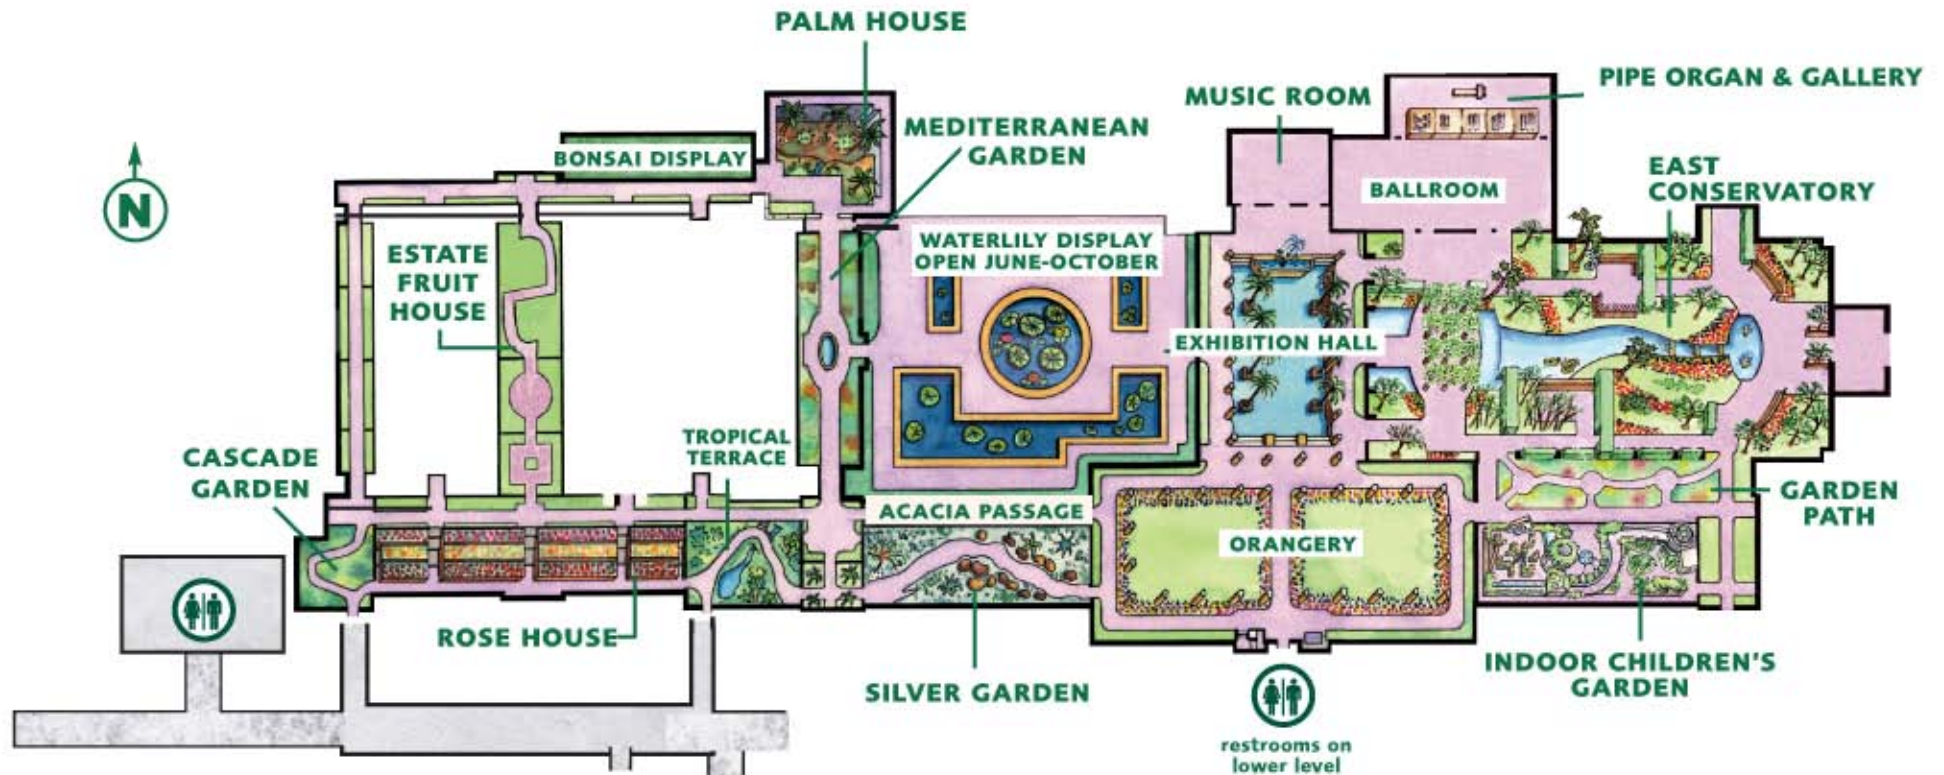

# INDOOR MAP

## KEY

public  
restrooms

public  
telephone

LONGWOOD GARDENS • ROUTE 1 • KENNETT SQUARE, PA • 610.388.1000

### TERRACE RESTAURANT AND CAFÉ

Fine and casual cuisine meet gracious hospitality at this renowned dining spot. Open daily.

### GARDENS SHOP

A perfect complement to your visit, this garden boutique boasts a selection of gifts and plants that will be sure to delight any garden enthusiast. Open daily.