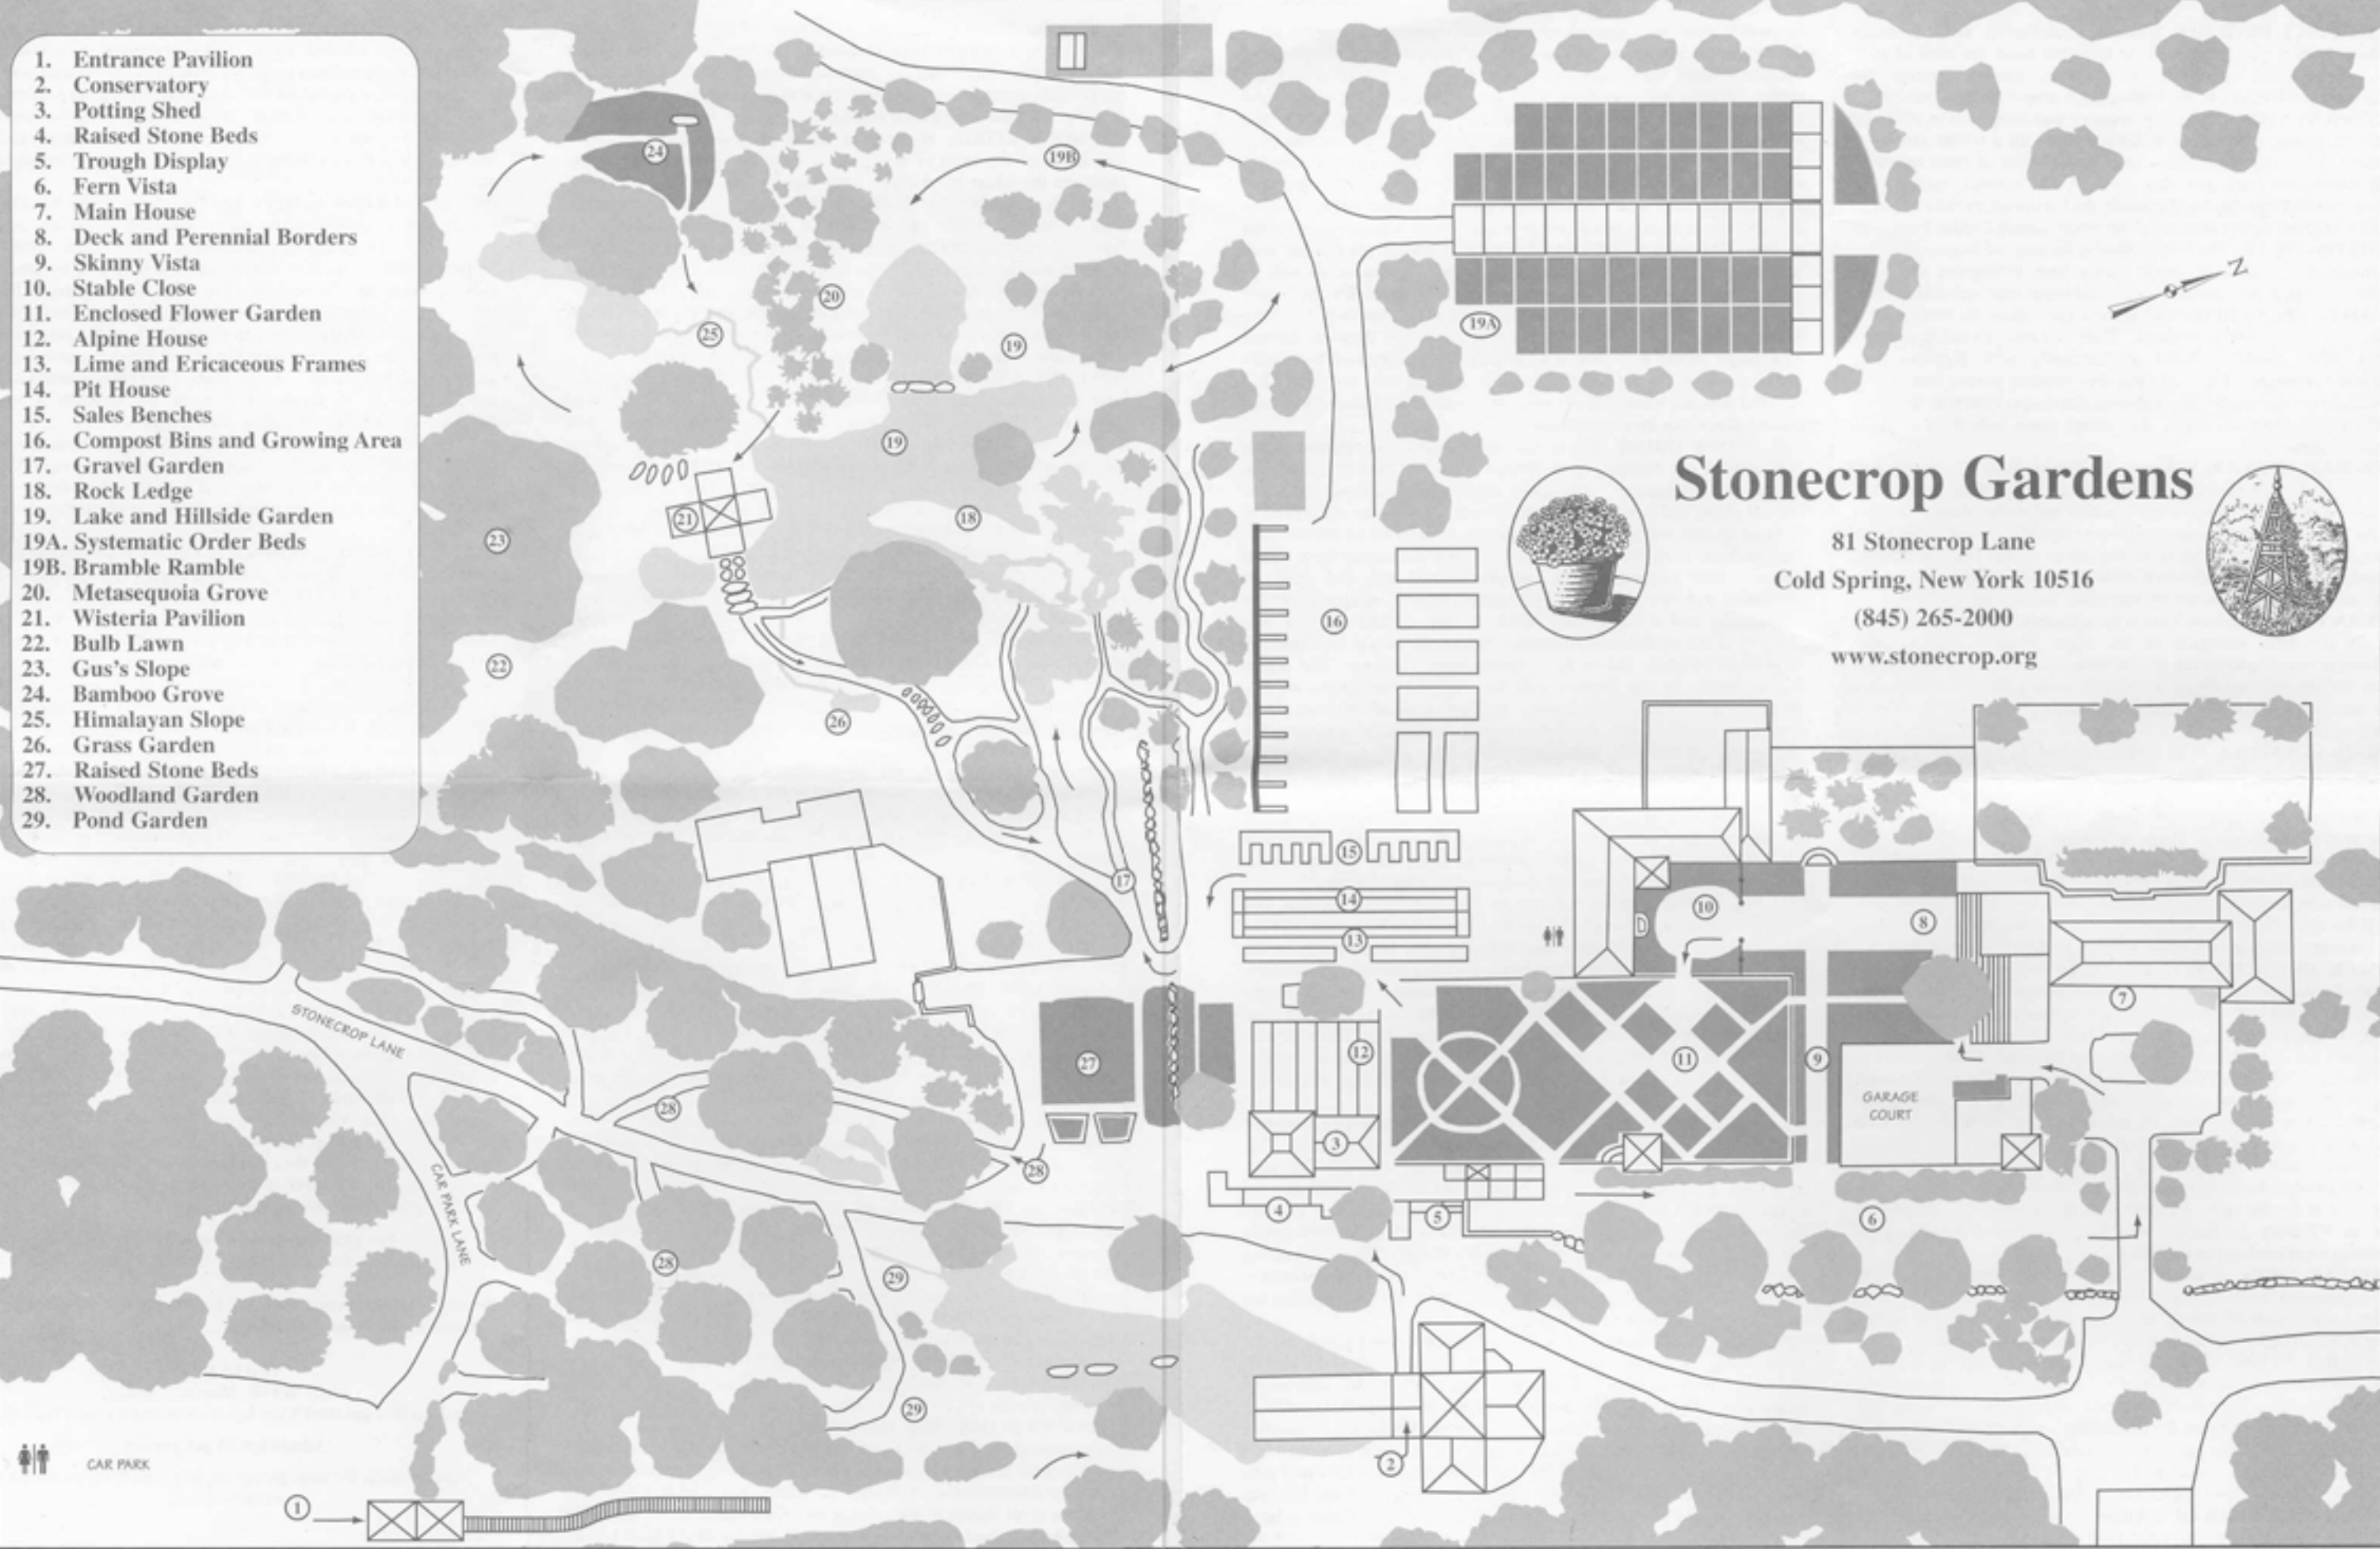

1. Entrance Pavilion
2. Conservatory
3. Potting Shed
4. Raised Stone Beds
5. Trough Display
6. Fern Vista
7. Main House
8. Deck and Perennial Borders
9. Skinny Vista
10. Stable Close
11. Enclosed Flower Garden
12. Alpine House
13. Lime and Ericaceous Frames
14. Pit House
15. Sales Benches
16. Compost Bins and Growing Area
17. Gravel Garden
18. Rock Ledge
19. Lake and Hillside Garden
- 19A. Systematic Order Beds
- 19B. Bramble Ramble
20. Metasequoia Grove
21. Wisteria Pavilion
22. Bulb Lawn
23. Gus's Slope
24. Bamboo Grove
25. Himalayan Slope
26. Grass Garden
27. Raised Stone Beds
28. Woodland Garden
29. Pond Garden

Stonecrop Gardens

81 Stonecrop Lane
 Cold Spring, New York 10516
 (845) 265-2000
www.stonecrop.org

 CAR PARK